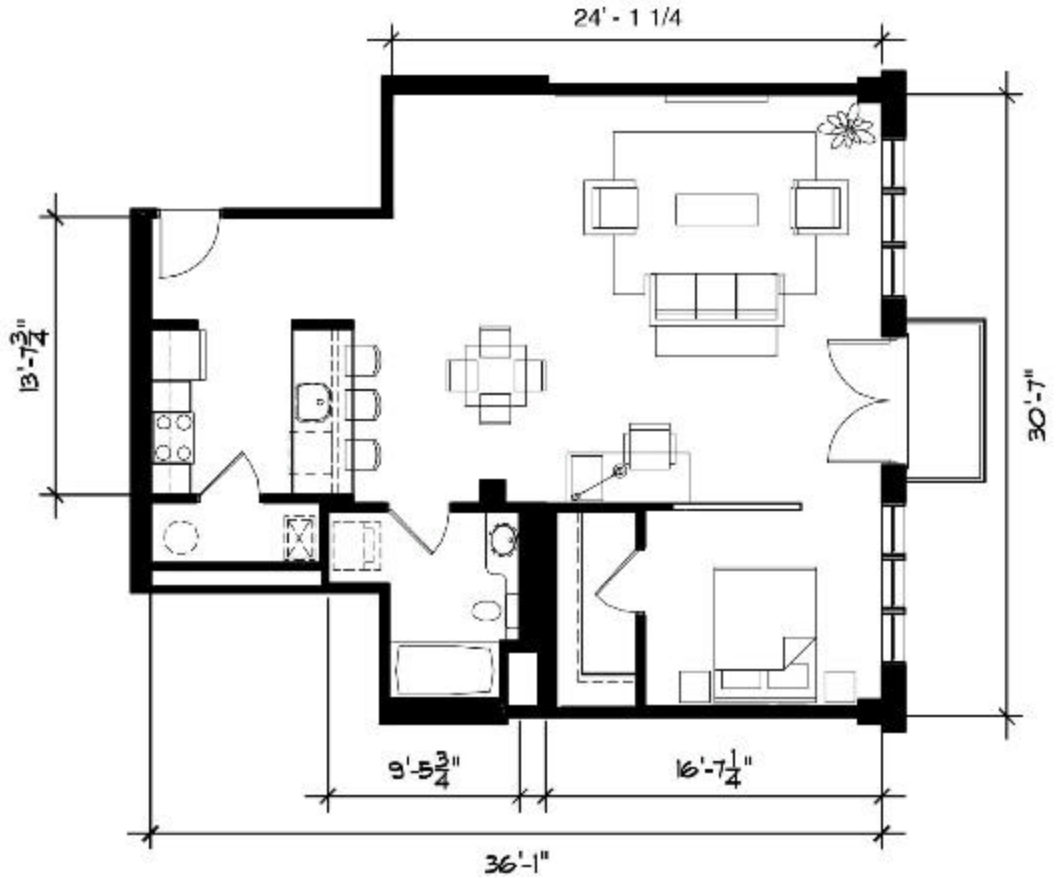

the modern

dwell well

the floorplan

oversized 1 bedroom / 1 bath
walk-in closet
separate dining
morning sun
private terrace: 4'X8'
203 - 1000 sq. ft.

The Modern
255 Northampton Street
Boston, MA 02118-1003

Placement on Floor