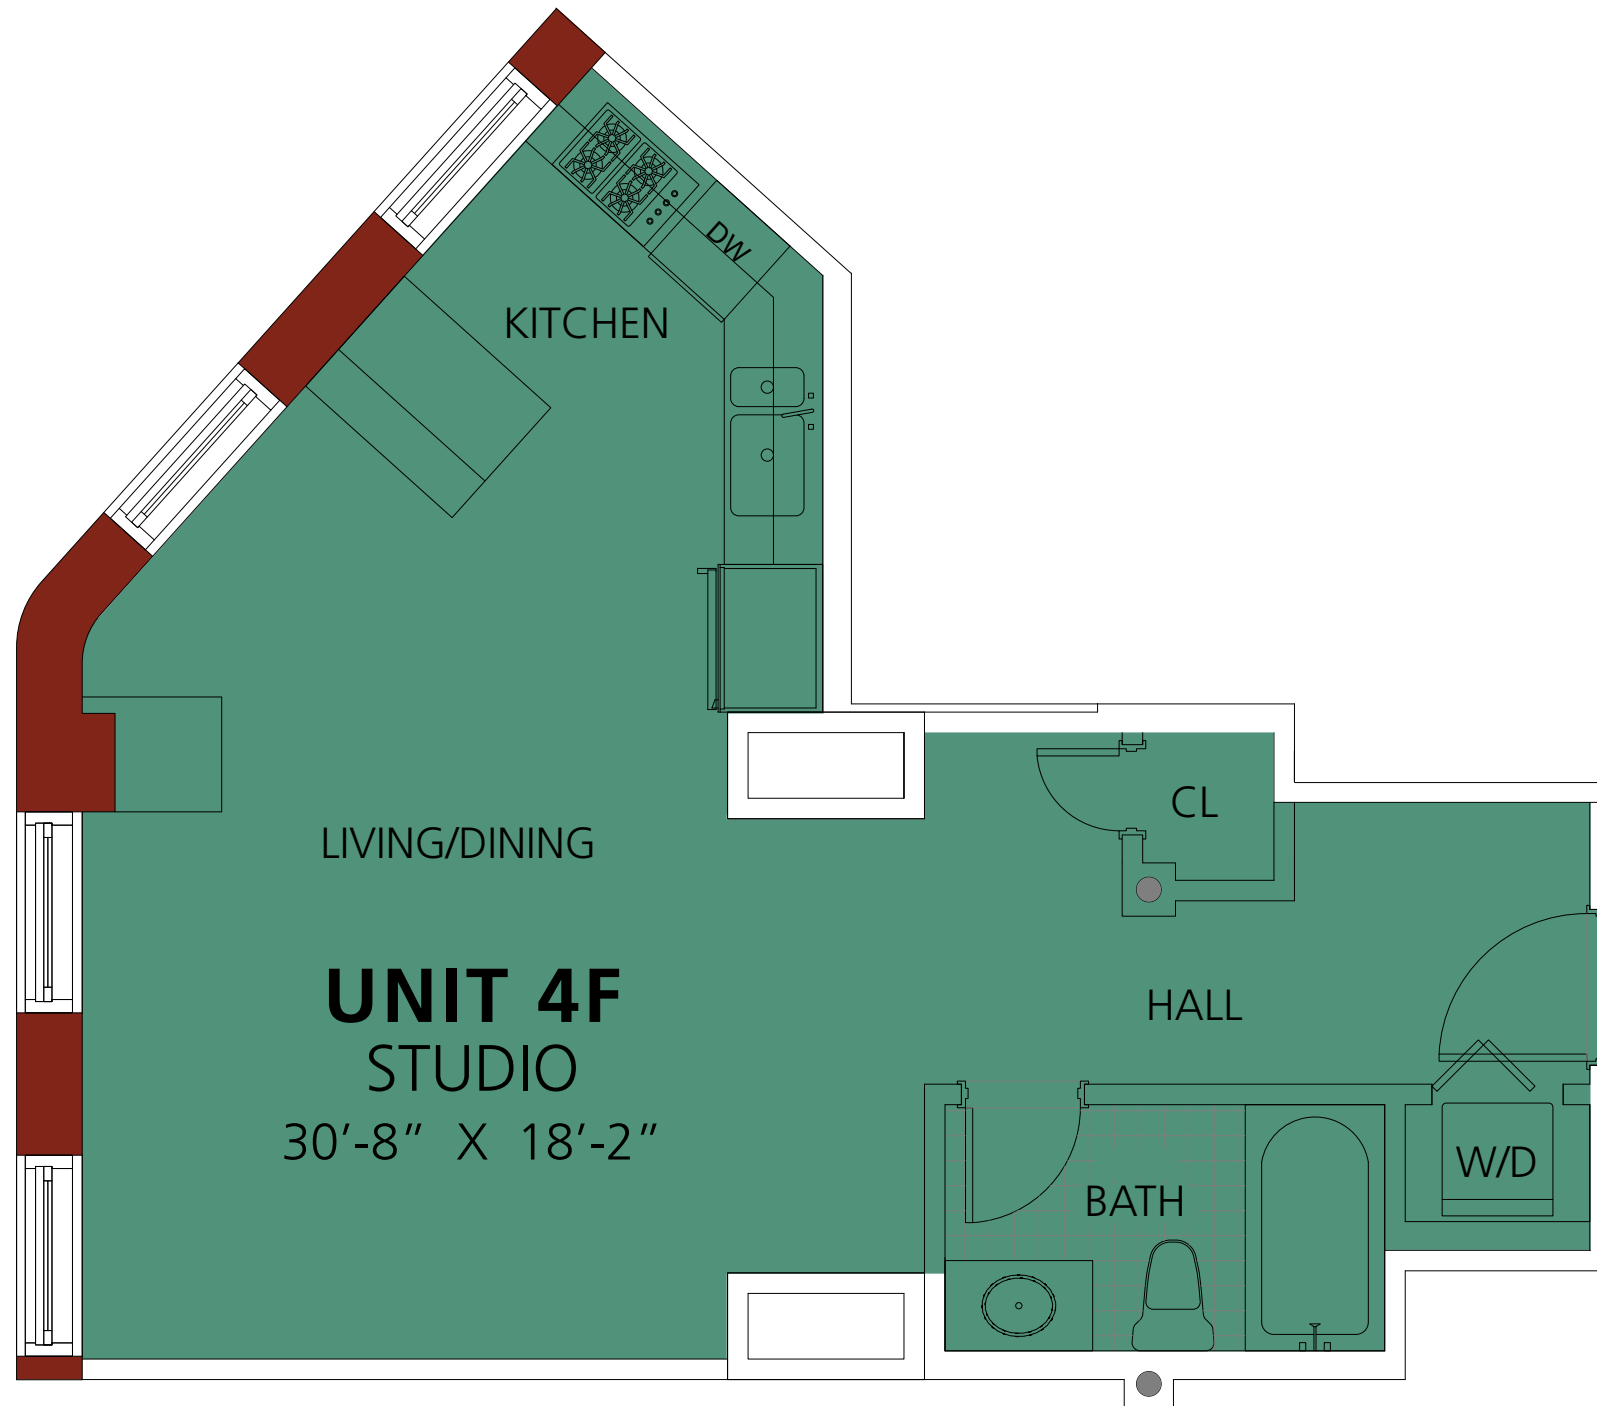

Unit 4F

TYPE
9 Studio
544 S.F.

The dimensions, size, configuration, and other information contained on the floor plans are meant to be illustrative only and are subject to change without notice.

Unit 4E Location - 4th floor